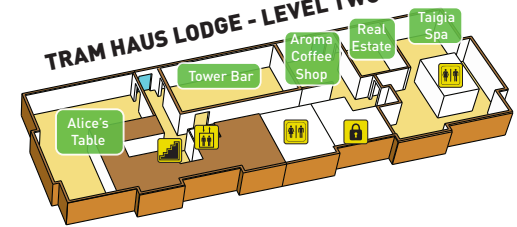

### HOTEL JAY - LEVEL TWO

GOLF CLUBHOUSE & CLUBHOUSE GRILLE  
THIS WAY

TUNNEL:

← TO HOTEL JAY  
TO TRAM BASE LODGE & TRAM HAUS LODGE →

TUNNEL

### TRAM BASE LODGE

### TRAM HAUS LODGE - LEVEL ONE

### MAP KEY

- GUEST LOCKERS
- ELEVATORS
- BATHROOMS
- STAIRS