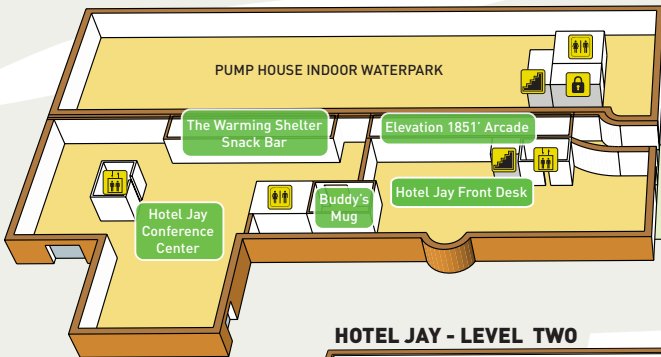

### HOTEL JAY - LEVEL ONE

### HOTEL JAY - LEVEL TWO

GOLF CLUBHOUSE & CLUBHOUSE GRILLE  
THIS WAY

TUNNEL:

← TO HOTEL JAY  
TO TRAM BASE LODGE & TRAM HAUS LODGE →

TUNNEL

### TRAM BASE LODGE

### MAP KEY

- GUEST LOCKERS
- ELEVATORS
- BATHROOMS
- STAIRS